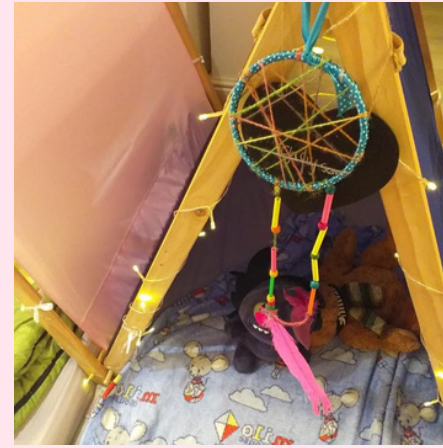

## DIY DREAM CATCHERS

R150PP

Guests will receive their own kit containing crafts, ribbon, glue, etc needed to create their own crafty dream catcher.

Perfect for sleepover parties!